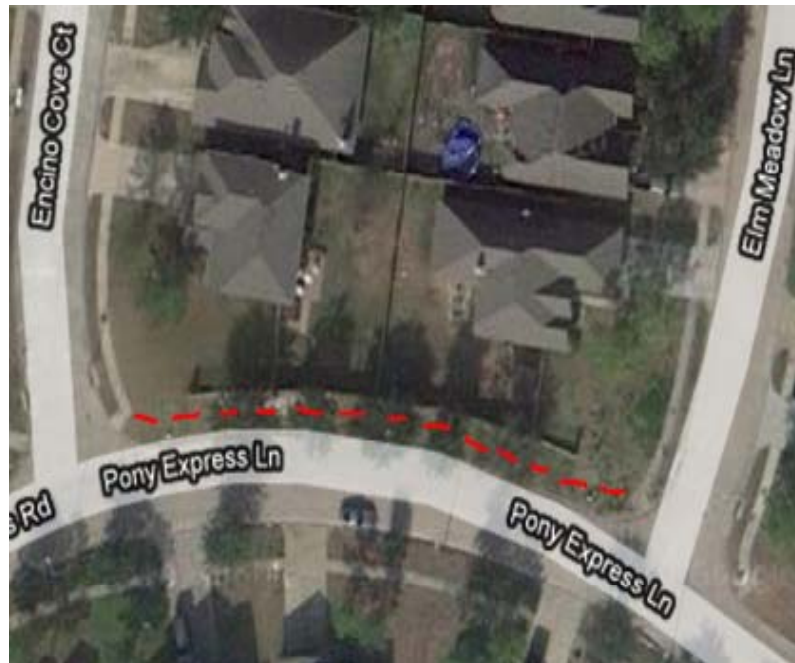

Notes: Would make for a complete pathway around pool / park

Willow Pointe Sidewalk Improvements

Location: 10023 Rio Bravo
Affected Homes: 10023 Rio Bravo
Condition: Missing Sidewalk and Ramp

Notes: On Spine Road

Willow Pointe Sidewalk Improvements

Location: On Pony Express b/t Rio Bravo Rd and Elm Meadow Trail

Affected Homes: 10023 Rio Bravo Rd and 10002 Elm Meadow Trail

Condition: No Sidewalk

Notes: On Spine Rd...no sidewalk exists...very long

Willow Pointe Sidewalk Improvements

Location: On Pony Express b/t Elm Meadow Trail and Encino Cove Ct

Affected Homes: 10003 Elm Meadow Trail and 10002 Encino Cove Ct

Condition: No Sidewalk

Notes: On Spine Rd...no sidewalk exists...

Willow Pointe Sidewalk Improvements

Location: 10347 Pony Express

Affected Homes: 10347 Pony Express

Condition: Missing Ramp

#10

Notes: On Spine Road

Willow Pointe Sidewalk Improvements

Location: Trail Ridge Court Island