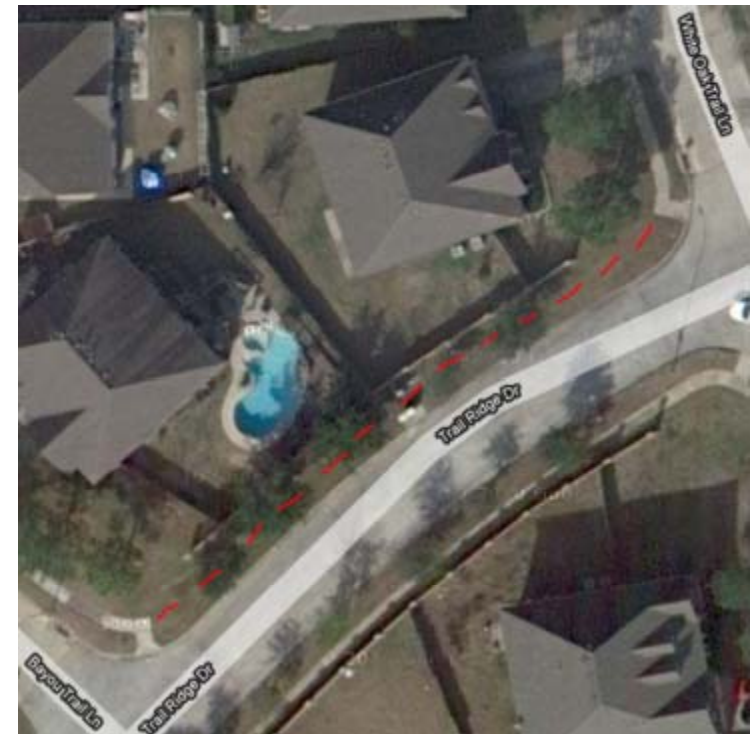

Condition: No Sidewalk

#12

Notes: On Spine Rd...no sidewalk exists...run to corner

Willow Pointe Sidewalk Improvements

Location: 10003 Elm Knoll Trail

Affected Homes: 10003 Elm Knoll Trail

Condition: No Sidewalk

#13

Notes: On Spine Rd...no sidewalk exists... connect ramp to main sidewalk

Willow Pointe Sidewalk Improvements

Location: On Trail Ridge Dr. b/t White Oak and Bayou Trail

Affected Homes: 10203 White Oak Trail and 10202 Bayou Trail Lane

Condition: No Sidewalk

#14

Notes: On Spine Rd...no sidewalk exists...mailbox in middle

Willow Pointe Sidewalk Improvements

Location: On Trail Ridge Dr. b/t Bayou Trail Ln and Bayou Trail Ct

Affected Homes: Trail Ridge

Condition: No Sidewalk

#15

Notes: On Spine Rd...no sidewalk exists...no path either side of road

Willow Pointe Sidewalk Improvements

Location: On Trail Ridge Dr at Bayou Trail Ct (Island)

Affected Homes: None Directly