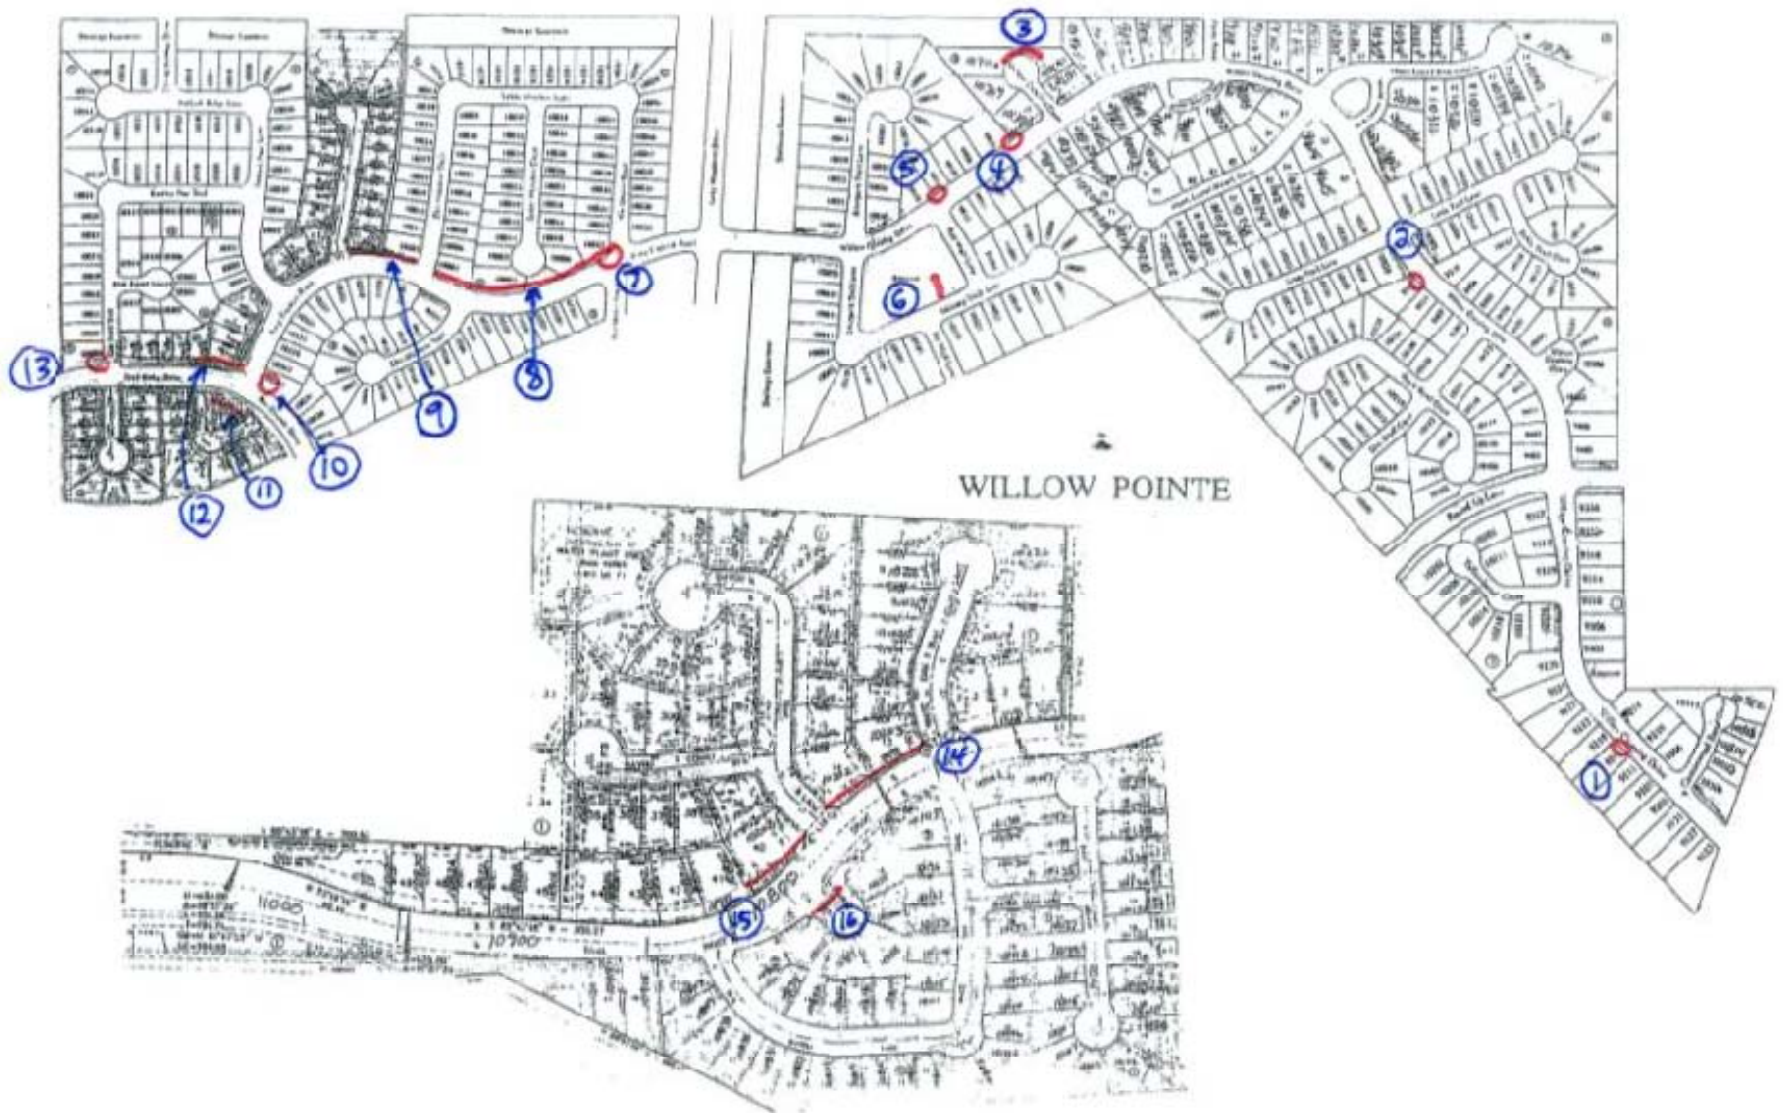

Willow Pointe Sidewalk Improvements

Project Location Summary

Willow Pointe Sidewalk Improvements

Location: 9215 Willow Crossing Dr
Affected Homes: 9215 Willow Crossing Dr
Condition: Cracked Curb

Notes: On Spine Rd...no sidewalk exists

Willow Pointe Sidewalk Improvements

Location: 9515 Willow Crossing Dr
Affected Homes: 9515 Willow Crossing Dr
Condition: Uneven Sidewalk

Notes: On main Spine Road Drag...very bad shape

Willow Pointe Sidewalk Improvements

Location: Willow Crossing Ct

Affected Homes: 10706, 10711 Willow Crossing Ct

Condition: No Sidewalk

Notes: On cul-de-sac off of Willow Crossing Dr...

Willow Pointe Sidewalk Improvements

Location: Near 9902 Willow Crossing Dr

Affected Homes: 9902 Willow Crossing Dr

Condition: Uneven Sidewalk

Notes: On main Spine Road Drag...very bad shape

Willow Pointe Sidewalk Improvements

Location: 9914 Willow Crossing Dr

Affected Homes: 9914 Willow Crossing Dr