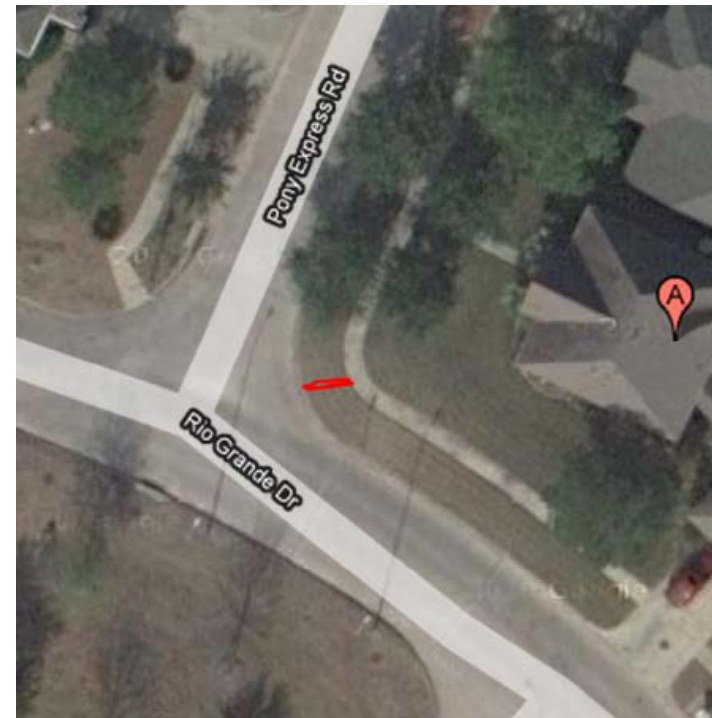

Notes: Would make for a complete pathway around pool / park

Willow Pointe Sidewalk Improvements

Location: 10023 Rio Bravo
Affected Homes: 10023 Rio Bravo
Condition: Missing Sidewalk and Ramp

Notes: On Spine Road

Willow Pointe Sidewalk Improvements

Location: On Pony Express b/t Rio Bravo Rd and Elm Meadow Trail

Affected Homes: 10023 Rio Bravo Rd and 10002 Elm Meadow Trail

Condition: No Sidewalk

Notes: On Spine Rd...no sidewalk exists...very long

Willow Pointe Sidewalk Improvements

Location: On Pony Express b/t Elm Meadow Trail and Encino Cove Ct

Affected Homes: 10003 Elm Meadow Trail and 10002 Encino Cove Ct

Condition: No Sidewalk

Notes: On Spine Rd...no sidewalk exists...

Willow Pointe Sidewalk Improvements

Location: 10347 Pony Express

Affected Homes: 10347 Pony Express

Condition: Missing Ramp

#10

Notes: On Spine Road

Willow Pointe Sidewalk Improvements

Location: Trail Ridge Court Island